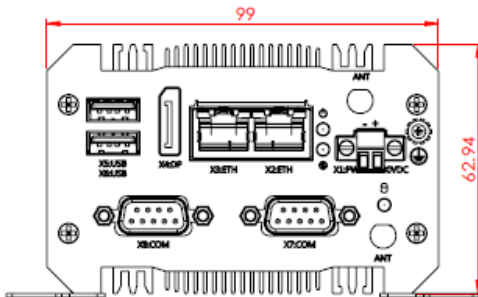

Dimension

MITWELL, Inc.
9F., No.242, Bo'ai St., Shulin Dist.,
New Taipei City 238, Taiwan
T: +886-2-7739-5566
F: +886-2-7715-0690

Portwell, Inc. Headquarters

No. 242, Bo'ai St., Shu-Lin Dist, New Taipei City
238, Taiwan
Tel: +886-2-77318888
Fax: +886-2-77319888
E-mail: info@portwell.com.tw
<http://www.portwell.com.tw>

Americas

American Portwell (Fremont, CA)
44200 Christy St., Fremont, CA 94538, USA
Tel: +1-510-403-3399
Fax: +1-510-403-3184
E-mail: info@portwell.com
<http://www.portwell.com>

Portwell Latin America (Brazil)
Av. Paulista, 1274 - 13 andar, CEP 01310-200, Sao Paulo
Tel: +55(11) 2309-3513
<http://www.portwell.com.br>

India

Portwell India Technology
2nd Floor, 5M-685, 5th Main Road, OMBR Layout,
Banarwadi, Bangalore -560043, India
Tel: +91-80-41664255
E-mail: Info@portwell.in
<http://www.portwell.in>

China

Beijing Portwell
4F, Building 5, Qunying Zone, Chuangye Rd. 8,
Shangdi, Haidian District Beijing 100085, China
Tel: +86-10-8270-1616
Fax: +86-10-8270-0606
E-mail: info@portwell.com.cn
<http://www.portwell.com.cn>

Korea

Europe

Portwell Deutschland GmbH

Portwell (UK) Ltd.

Japan

Portwell Japan, Inc. (Tokyo)
〒112-0011 4-27-10, Sengoku, Bunkyo-ku,
Tokyo, Japan
Tel: +81-3-6902-9225
Fax: +81-3-6902-9226
E-mail: info@portwell.co.jp
<http://www.portwell.co.jp>

Portwell Japan, Inc. (Osaka)

〒532-0004 Ste.501 Nippo Shin-osaka Dai-2 Bldg,
1-8-33 Nishi-Miyahara, Yodogawa-ku Osaka Japan
Tel: +81-6-4807-7721
Fax: +81-6-4807-7720
E-mail: info@portwell.co.jp
<http://www.portwell.co.jp>

All products and company name listed are trademarks or trade names of their respective companies.
Updated by May. 31th, 2019. ©2019 Mitwell, Inc. All Rights Reserved.
All specifications are subject to change without further notice