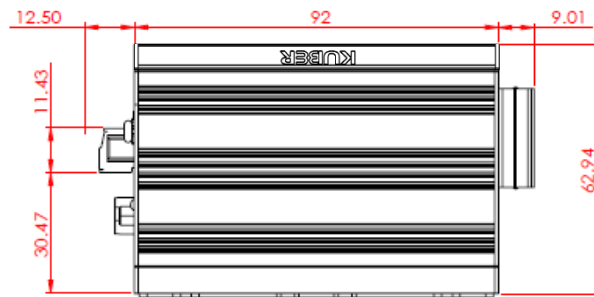

Dimension

MITWELL, Inc.
9F., No.242, Bo'ai St., Shulin Dist.,
New Taipei City 238, Taiwan
T: +886-2-7739-5566
F: +886-2-7715-0690

Portwell, Inc. Headquarters

No. 242, Bo'ai St., Shu-Lin Dist, New Taipei City
238, Taiwan
Tel: +886-2-77318888
Fax: +886-2-77319888
E-mail: info@portwell.com.tw
<http://www.portwell.com.tw>

Americas

American Portwell (Fremont, CA)
44200 Christy St., Fremont, CA 94538, USA
Tel: +1-510-403-3399
Fax: +1-510-403-3184
E-mail: info@portwell.com
<http://www.portwell.com>

Portwell Latin America (Brazil)
Av. Paulista, 1274 - 13 andar, CEP 01310-200, Sao Paulo
Tel: +55(11) 2309-3513
<http://www.portwell.com.br>

India

Portwell India Technology
2nd Floor, 5M-685, 5th Main Road, OMBR Layout,
Banarwadi, Bangalore -560043, India
Tel: +91-80-41664255
E-mail: Info@portwell.in
<http://www.portwell.in>

China

Beijing Portwell
4F, Building 5, Qunying Zone, Chuangye Rd. 8,
Shangdi, Haidian District Beijing 100085, China
Tel: +86-10-8270-1616
Fax: +86-10-8270-0606
E-mail: info@portwell.com.cn
<http://www.portwell.com.cn>

Korea

Europe

Portwell Deutschland GmbH

Portwell (UK) Ltd.

Japan

Portwell Japan, Inc. (Tokyo)
〒112-0011 4-27-10, Sengoku, Bunkyo-ku,
Tokyo, Japan
Tel: +81-3-6902-9225
Fax: +81-3-6902-9226
E-mail: info@portwell.co.jp
<http://www.portwell.co.jp>

Portwell Japan, Inc. (Osaka)

〒532-0004 Ste.501 Nippo Shin-osaka Dai-2 Bldg,
1-8-33 Nishi-Miyahara, Yodogawa-ku Osaka Japan
Tel: +81-6-4807-7721
Fax: +81-6-4807-7720
E-mail: info@portwell.co.jp
<http://www.portwell.co.jp>

All products and company name listed are trademarks or trade names of their respective companies.
Updated by May. 31th, 2019. ©2019 Mitwell, Inc. All Rights Reserved.
All specifications are subject to change without further notice