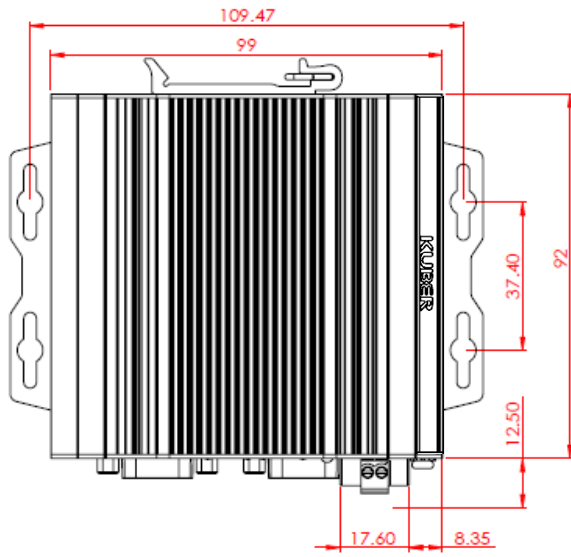

Dimension

MITWELL, Inc.
9F., No.242, Bo'ai St., Shulin Dist.,
New Taipei City 238, Taiwan
T: +886-2-7739-5566
F: +886-2-7715-0690

Portwell, Inc. Headquarters

No. 242, Bo'ai St., Shu-Lin Dist, New Taipei City
238, Taiwan
Tel: +886-2-77318888
Fax: +886-2-77319888
E-mail: info@portwell.com.tw
<http://www.portwell.com.tw>

Americas

American Portwell (Fremont, CA)
44200 Christy St., Fremont, CA 94538, USA
Tel: +1-510-403-3399
Fax: +1-510-403-3184
E-mail: info@portwell.com
<http://www.portwell.com>

Portwell Latin America (Brazil)
Av. Paulista, 1274 - 13 andar, CEP 01310-200, Sao Paulo
Tel: +55(11) 2309-3513
<http://www.portwell.com.br>

India

Portwell India Technology
2nd Floor, 5M-685, 5th Main Road, OMBR Layout,
Banarwadi, Bangalore -560043, India
Tel: +91-80-41664255
E-mail: Info@portwell.in
<http://www.portwell.in>

China

Beijing Portwell
4F, Building 5, Qunying Zone, Chuangye Rd. 8,
Shangdi, Haidian District Beijing 100085, China
Tel: +86-10-8270-1616
Fax: +86-10-8270-0606
E-mail: info@portwell.com.cn
<http://www.portwell.com.cn>

Korea

Europe

Portwell Deutschland GmbH

Portwell (UK) Ltd.

Japan

Portwell Japan, Inc. (Tokyo)
〒112-0011 4-27-10, Sengoku, Bunkyo-ku,
Tokyo, Japan
Tel: +81-3-6902-9225
Fax: +81-3-6902-9226
E-mail: info@portwell.co.jp
<http://www.portwell.co.jp>

Portwell Japan, Inc. (Osaka)

〒532-0004 Ste.501 Nippo Shin-osaka Dai-2 Bldg,
1-8-33 Nishi-Miyahara, Yodogawa-ku Osaka Japan
Tel: +81-6-4807-7721
Fax: +81-6-4807-7720
E-mail: info@portwell.co.jp
<http://www.portwell.co.jp>

All products and company name listed are trademarks or trade names of their respective companies.
Updated by May. 31th, 2019. ©2019 Mitwell, Inc. All Rights Reserved.
All specifications are subject to change without further notice